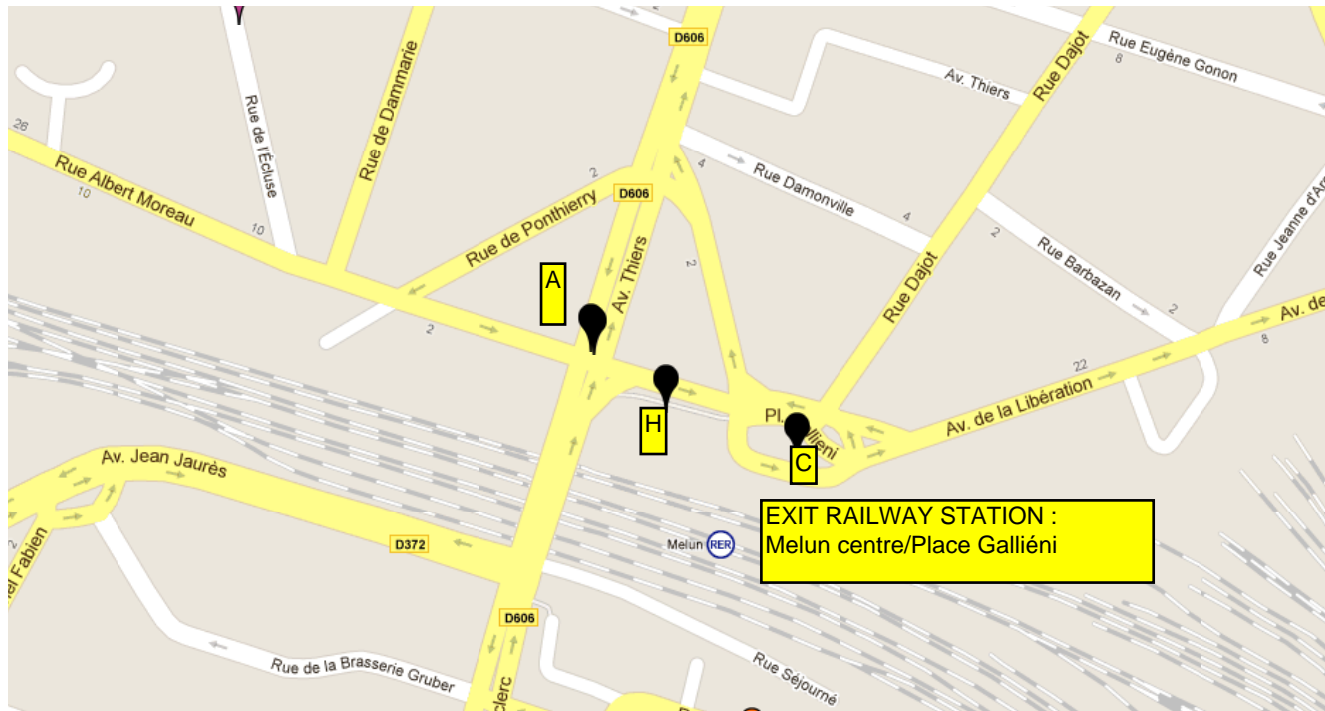

The center is surrounded by Fontainebleau Forest. Walks are very easy but adapted shoes are recommended in case of rainy weather.

From Melun Station to Center Bois du Lys
 Chemin du Clocher
 Dammarie-les-Lys

BUS A

Cross Avenue Thiers. The stop is next to a little indian restaurant. Direction Dammarie-les-Lys-Vosves-Orgenoy

Leave at stop "Jean de la Fontaine" in Dammarie-les-Lys

Schedule : From 5h14 to 21h39 : correspondence with fast trains from Paris (departure 6 to 10 mn after scheduled arrivals).

Bus : Sunday. One possibility

BUS H:

Exit Railway Station by "Sortie Melun Centre-Place Galliéni". Walk 25 meters on your left to reach the stop.

Direction Dammarie-les-Lys. Leave at stop "Jean de la Fontaine"

14h51 - 15h29- 16h00-16h37-17h37-18h03-18h37-19h01-19h37-20h16 (the last)

The route lasts 15 mn.

SYNCHRON Welcome from 15h on Sunday 27th. Dinner at 20h. For late arrivals, send a mail to therese.hardin@lip6.fr.